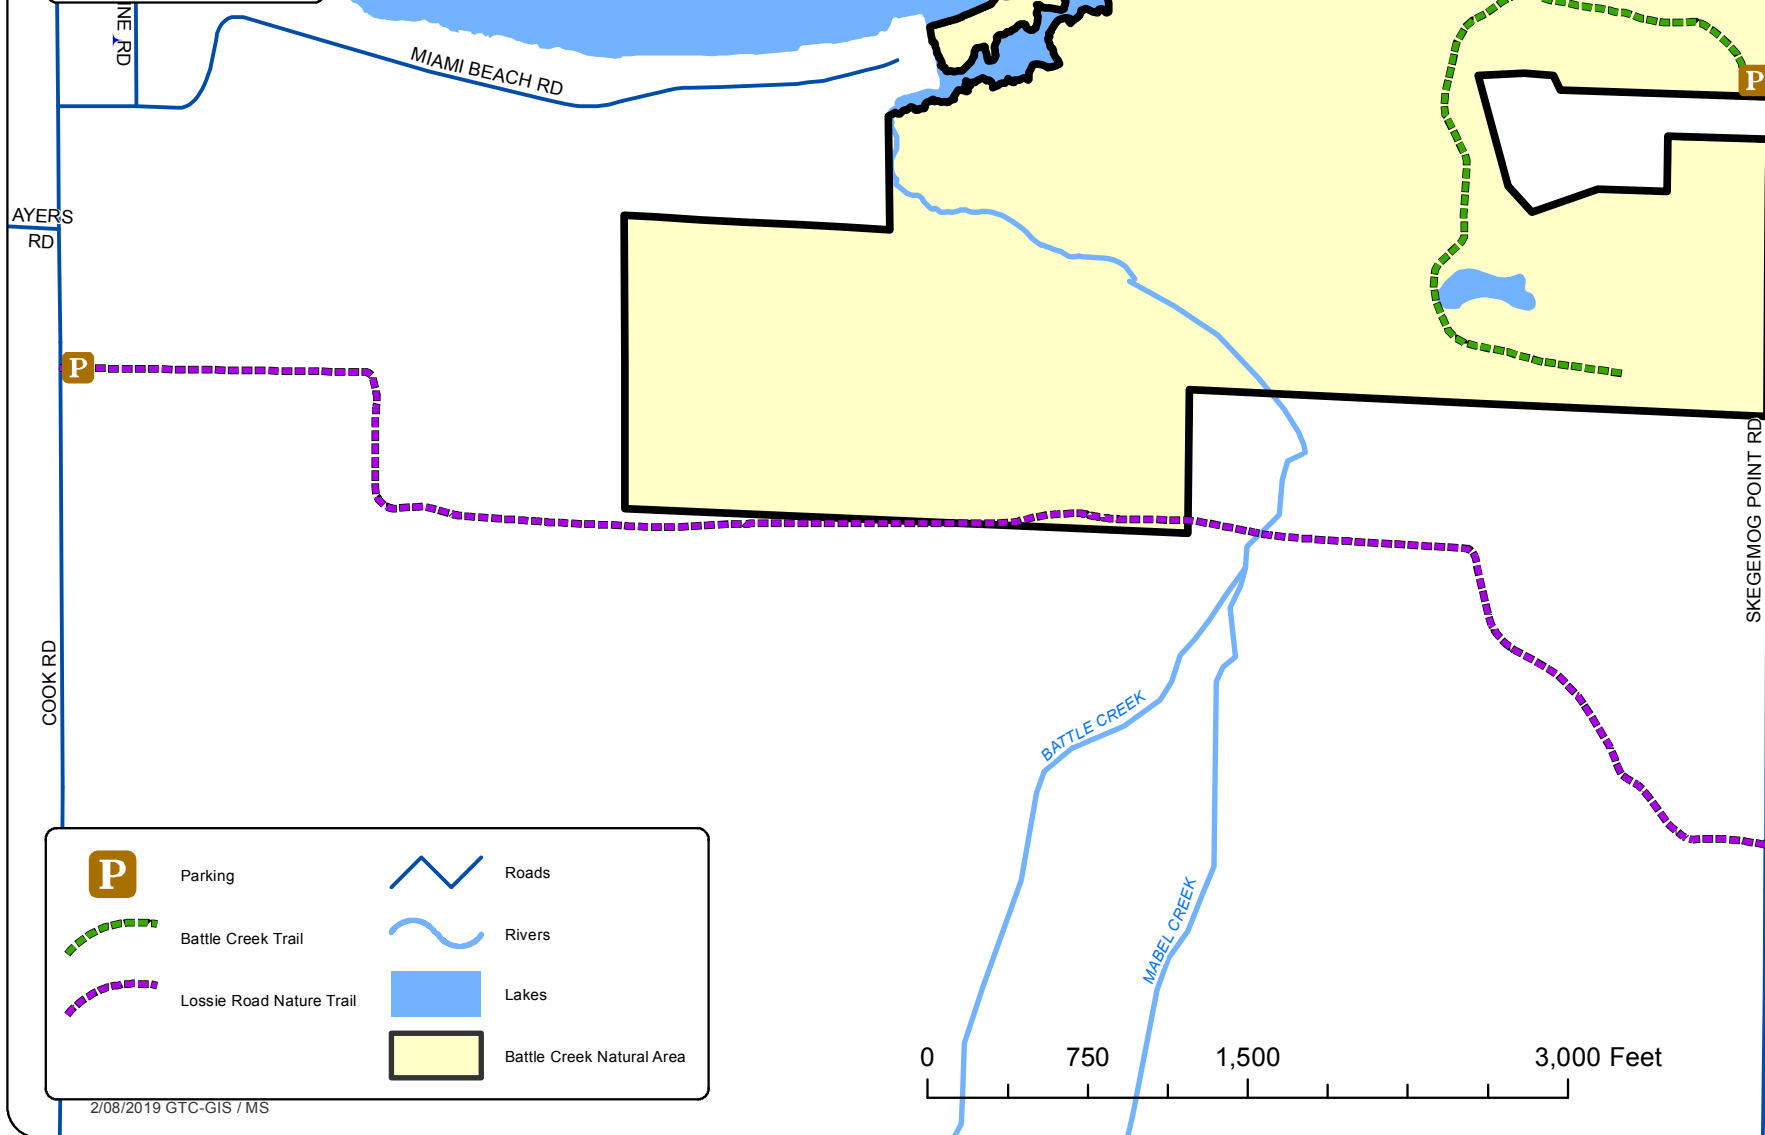

Battle Creek Natural Area

Whitewater Township

ELK LAKE

	Parking		Roads
	Battle Creek Trail		Rivers
	Lossie Road Nature Trail		Lakes
			Battle Creek Natural Area

2/08/2019 GTC-GIS / MS